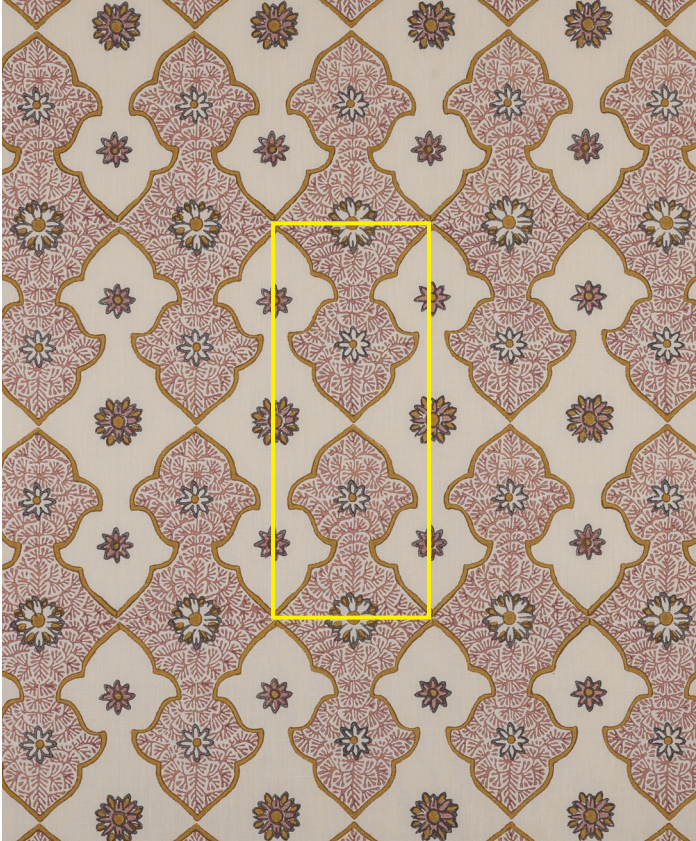

namaysamay

Amiera Mauve | AMR-01-C

| | |
|--------------------|---|
| Design | Amiera |
| Colour | Mauve |
| Code | AMR-01-C |
| Composition | 100% Linen |
| Width | 136cm / 53.5in |
| Repeat | 12.5cm (h) 30.5cm (v) 5in (h) 12in (v) |
| Weight | 286g/sqm |
| Notes | |